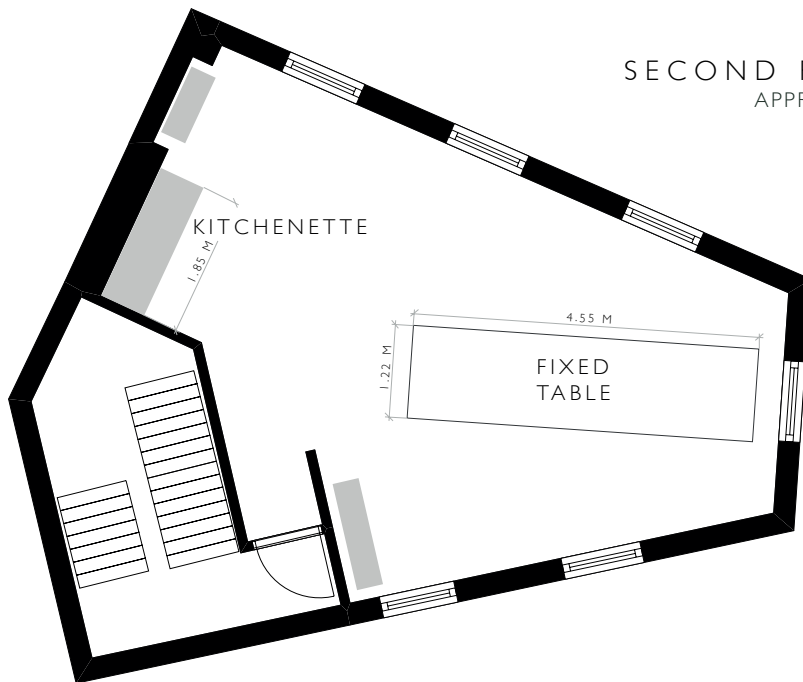

T H E

SOHO COLLECTIVE

1 2 M O O R S T R E E T W 1

FIRST FLOOR PLAN
APPROX. 40m²

SECOND FLOOR PLAN
APPROX. 40m²