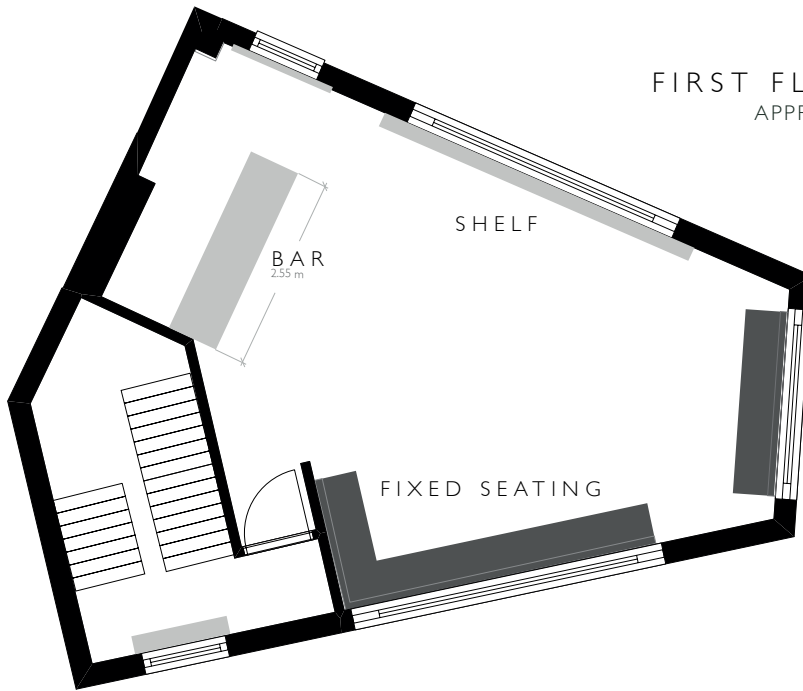

T H E

SOHO COLLECTIVE

1 2 M O O R S T R E E T W 1

FIRST FLOOR PLAN
APPROX. 40m²

SECOND FLOOR PLAN
APPROX. 40m²